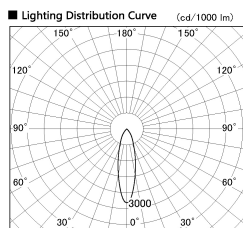

Item no. SD356-2430B9027

Series Name: Reflector type cylinder arm tracklight (UL Track) (SD356))

Installation	Track mount
Type	
Fixture wattage	24.3W
Beam angle	26 deg
Color Temp.	2700K
CRI	Ra>90
Luminous	1503 lm
Body	Die-cast aluminum alloy
Body finish	Black
Trim finish	Black
Reflector finish	N/A
IP Rate	IP20
Light source	COB module
Input Voltage	AC220~240V
Dimming Type	Non-Dimmable
Certificate	CE, CCC
Cut Hole	N/A