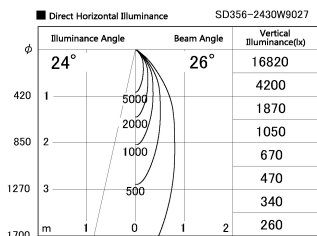

Item no. SD356-2430B9027

Series Name: Reflector type cylinder arm tracklight (UL Track) (SD356))

Installation	Track mount
Type	
Fixture wattage	24.3W
Beam angle	26 deg
Color Temp.	2700K
CRI	Ra>90
Luminous	1503 lm
Body	Die-cast aluminum alloy
Body finish	Black
Trim finish	Black
Reflector finish	N/A
IP Rate	IP20
Light source	COB module
Input Voltage	AC220~240V
Dimming Type	Non-Dimmable
Certificate	CE, CCC
Cut Hole	N/A