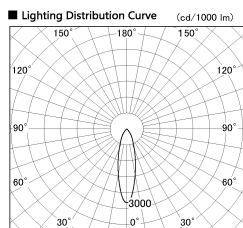

Item no. SD356-2430B9030

Series Name: Reflector type cylinder arm tracklight (UL Track) (SD356))

Installation	Track mount
Type	Reflector type cylinder arm tracklight (UL Track) (SD356))
Fixture wattage	24.3W
Beam angle	26 deg
Color Temp.	3000K
CRI	Ra>90
Luminous	1565 lm
Body	Die-cast aluminum alloy
Body finish	Black
Trim finish	Black
Reflector finish	N/A
IP Rate	IP20
Light source	COB module
Input Voltage	AC220~240V
Dimming Type	Non-Dimmable
Certificate	CE, CCC
Cut Hole	N/A