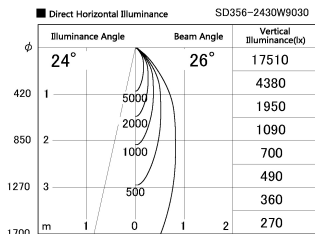

Item no. SD356-2430B9030

Series Name: Reflector type cylinder arm tracklight (UL Track) (SD356))

Installation	Track mount
Type	Reflector type cylinder arm tracklight (UL Track) (SD356))
Fixture wattage	24.3W
Beam angle	26 deg
Color Temp.	3000K
CRI	Ra>90
Luminous	1565 lm
Body	Die-cast aluminum alloy
Body finish	Black
Trim finish	Black
Reflector finish	N/A
IP Rate	IP20
Light source	COB module
Input Voltage	AC220~240V
Dimming Type	Non-Dimmable
Certificate	CE, CCC
Cut Hole	N/A