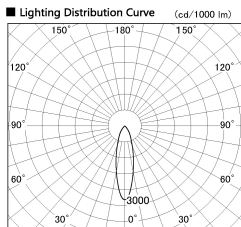

Item no. SD356-2430W8527

Series Name: Reflector type cylinder arm tracklight (UL Track) (SD356))

Installation	Track mount
Type	Reflector type cylinder arm tracklight (UL Track) (SD356))
Fixture wattage	24.3W
Beam angle	26 deg
Color Temp.	2700K
CRI	Ra>85
Luminous	1653 lm
Body	Die-cast aluminum alloy
Body finish	White
Trim finish	White
Reflector finish	N/A
IP Rate	IP20
Light source	COB module
Input Voltage	AC220~240V
Dimming Type	Non-Dimmable
Certificate	CE, CCC
Cut Hole	N/A