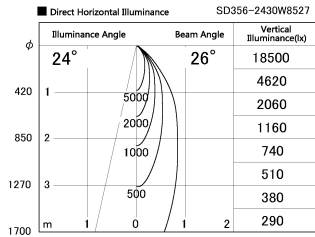

Item no. SD356-2430W8527

Series Name: Reflector type cylinder arm tracklight (UL Track) (SD356))

Installation	Track mount
Type	Reflector type cylinder arm tracklight (UL Track) (SD356))
Fixture wattage	24.3W
Beam angle	26 deg
Color Temp.	2700K
CRI	Ra>85
Luminous	1653 lm
Body	Die-cast aluminum alloy
Body finish	White
Trim finish	White
Reflector finish	N/A
IP Rate	IP20
Light source	COB module
Input Voltage	AC220~240V
Dimming Type	Non-Dimmable
Certificate	CE, CCC
Cut Hole	N/A