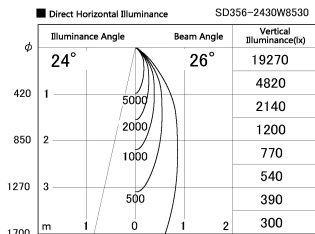

Item no. SD356-2430W8530

Series Name: Reflector type cylinder arm tracklight (UL Track) (SD356))

Installation	Track mount
Type	Reflector type cylinder arm tracklight (UL Track) (SD356))
Fixture wattage	24.3W
Beam angle	26 deg
Color Temp.	3000K
CRI	Ra>85
Luminous	1722 lm
Body	Die-cast aluminum alloy
Body finish	White
Trim finish	White
Reflector finish	N/A
IP Rate	IP20
Light source	COB module
Input Voltage	AC220~240V
Dimming Type	Non-Dimmable
Certificate	CE, CCC
Cut Hole	N/A