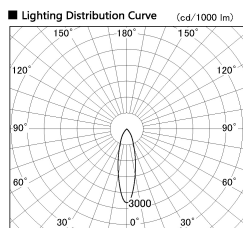

Item no. SD356-2430W8530

Series Name: Reflector type cylinder arm tracklight (UL Track) (SD356))

Installation	Track mount
Type	Reflector type cylinder arm tracklight (UL Track) (SD356))
Fixture wattage	24.3W
Beam angle	26 deg
Color Temp.	3000K
CRI	Ra>85
Luminous	1722 lm
Body	Die-cast aluminum alloy
Body finish	White
Trim finish	White
Reflector finish	N/A
IP Rate	IP20
Light source	COB module
Input Voltage	AC220~240V
Dimming Type	Non-Dimmable
Certificate	CE, CCC
Cut Hole	N/A