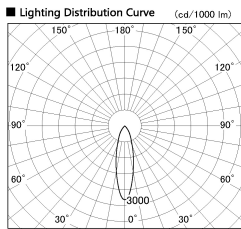

Item no. SD356-2430W8535

Series Name: Reflector type cylinder arm tracklight (UL Track) (SD356))

Installation	Track mount
Type	
Fixture wattage	24.3W
Beam angle	26 deg
Color Temp.	3500K
CRI	Ra>85
Luminous	1756 lm
Body	Die-cast aluminum alloy
Body finish	White
Trim finish	White
Reflector finish	N/A
IP Rate	IP20
Light source	COB module
Input Voltage	AC220~240V
Dimming Type	Non-Dimmable
Certificate	CE, CCC
Cut Hole	N/A