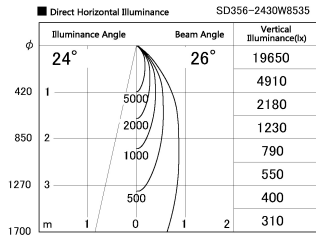

Item no. SD356-2430W8535

Series Name: Reflector type cylinder arm tracklight (UL Track) (SD356))

Installation	Track mount
Type	
Fixture wattage	24.3W
Beam angle	26 deg
Color Temp.	3500K
CRI	Ra>85
Luminous	1756 lm
Body	Die-cast aluminum alloy
Body finish	White
Trim finish	White
Reflector finish	N/A
IP Rate	IP20
Light source	COB module
Input Voltage	AC220~240V
Dimming Type	Non-Dimmable
Certificate	CE, CCC
Cut Hole	N/A