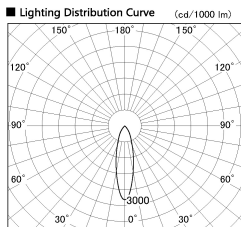

Item no. SD356-2430W8535

Series Name: Reflector type cylinder arm tracklight (UL Track) (SD356))

Installation	Track mount
Type	Reflector type cylinder arm tracklight (UL Track) (SD356))
Fixture wattage	24.3W
Beam angle	26 deg
Color Temp.	3500K
CRI	Ra>85
Luminous	1756 lm
Body	Die-cast aluminum alloy
Body finish	White
Trim finish	White
Reflector finish	N/A
IP Rate	IP20
Light source	COB module
Input Voltage	AC220~240V
Dimming Type	Non-Dimmable
Certificate	CE, CCC
Cut Hole	N/A