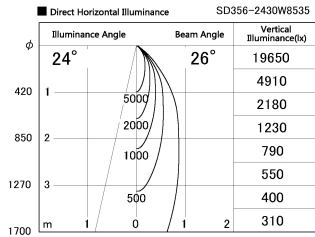

Item no. SD356-2430W8535

Series Name: Reflector type cylinder arm tracklight (UL Track) (SD356))

Installation	Track mount
Type	Reflector type cylinder arm tracklight (UL Track) (SD356))
Fixture wattage	24.3W
Beam angle	26 deg
Color Temp.	3500K
CRI	Ra>85
Luminous	1756 lm
Body	Die-cast aluminum alloy
Body finish	White
Trim finish	White
Reflector finish	N/A
IP Rate	IP20
Light source	COB module
Input Voltage	AC220~240V
Dimming Type	Non-Dimmable
Certificate	CE, CCC
Cut Hole	N/A