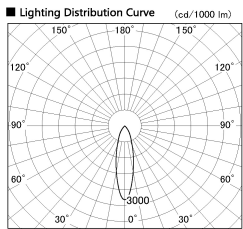

Item no. SD356-2430W9027

Series Name: Reflector type cylinder arm tracklight (UL Track) (SD356))

Installation	Track mount
Type	
Fixture wattage	24.3W
Beam angle	26 deg
Color Temp.	2700K
CRI	Ra>90
Luminous	1503 lm
Body	Die-cast aluminum alloy
Body finish	White
Trim finish	White
Reflector finish	N/A
IP Rate	IP20
Light source	COB module
Input Voltage	AC220~240V
Dimming Type	Non-Dimmable
Certificate	CE, CCC
Cut Hole	N/A