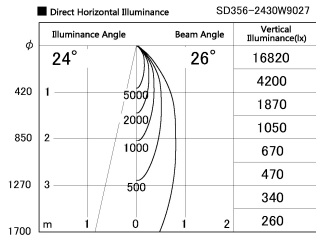

Item no. SD356-2430W9027

Series Name: Reflector type cylinder arm tracklight (UL Track) (SD356))

Installation	Track mount
Type	
Fixture wattage	24.3W
Beam angle	26 deg
Color Temp.	2700K
CRI	Ra>90
Luminous	1503 lm
Body	Die-cast aluminum alloy
Body finish	White
Trim finish	White
Reflector finish	N/A
IP Rate	IP20
Light source	COB module
Input Voltage	AC220~240V
Dimming Type	Non-Dimmable
Certificate	CE, CCC
Cut Hole	N/A