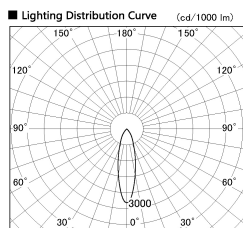

Item no. SD356-2430W9035

Series Name: Reflector type cylinder arm tracklight (UL Track) (SD356))

Installation	Track mount
Type	
Fixture wattage	24.3W
Beam angle	26 deg
Color Temp.	3500K
CRI	Ra>90
Luminous	1597 lm
Body	Die-cast aluminum alloy
Body finish	White
Trim finish	White
Reflector finish	N/A
IP Rate	IP20
Light source	COB module
Input Voltage	AC220~240V
Dimming Type	Non-Dimmable
Certificate	CE, CCC
Cut Hole	N/A