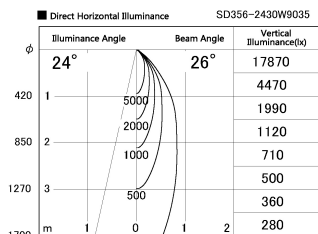

Item no. SD356-2430W9035

Series Name: Reflector type cylinder arm tracklight (UL Track) (SD356))

Installation	Track mount
Type	
Fixture wattage	24.3W
Beam angle	26 deg
Color Temp.	3500K
CRI	Ra>90
Luminous	1597 lm
Body	Die-cast aluminum alloy
Body finish	White
Trim finish	White
Reflector finish	N/A
IP Rate	IP20
Light source	COB module
Input Voltage	AC220~240V
Dimming Type	Non-Dimmable
Certificate	CE, CCC
Cut Hole	N/A