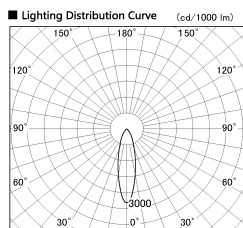

Item no. SD356-2430W9040

Series Name: Reflector type cylinder arm tracklight (UL Track) (SD356))

Installation	Track mount
Type	Reflector type cylinder arm tracklight (UL Track) (SD356))
Fixture wattage	24.3W
Beam angle	26 deg
Color Temp.	4000K
CRI	Ra>90
Luminous	1612 lm
Body	Die-cast aluminum alloy
Body finish	White
Trim finish	White
Reflector finish	N/A
IP Rate	IP20
Light source	COB module
Input Voltage	AC220~240V
Dimming Type	Non-Dimmable
Certificate	CE, CCC
Cut Hole	N/A