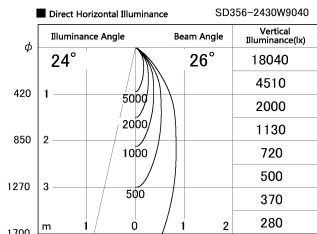

Item no. SD356-2430W9040

Series Name: Reflector type cylinder arm tracklight (UL Track) (SD356))

Installation	Track mount
Type	Reflector type cylinder arm tracklight (UL Track) (SD356))
Fixture wattage	24.3W
Beam angle	26 deg
Color Temp.	4000K
CRI	Ra>90
Luminous	1612 lm
Body	Die-cast aluminum alloy
Body finish	White
Trim finish	White
Reflector finish	N/A
IP Rate	IP20
Light source	COB module
Input Voltage	AC220~240V
Dimming Type	Non-Dimmable
Certificate	CE, CCC
Cut Hole	N/A