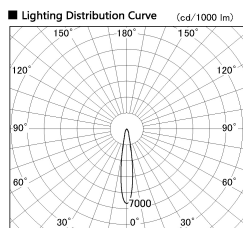

Item no. SD356-2515B8527

Series Name: Reflector type cylinder arm tracklight (UL Track) (SD356))

Installation	Track mount
Type	Reflector type cylinder arm tracklight (UL Track) (SD356))
Fixture wattage	24.3W
Beam angle	17 deg
Color Temp.	2700K
CRI	Ra>85
Luminous	1928 lm
Body	Die-cast aluminum alloy
Body finish	Black
Trim finish	Black
Reflector finish	N/A
IP Rate	IP20
Light source	COB module
Input Voltage	AC220~240V
Dimming Type	Non-Dimmable
Certificate	CE, CCC
Cut Hole	N/A