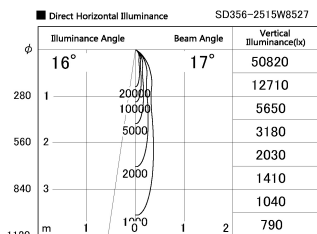

Item no. SD356-2515B8527

Series Name: Reflector type cylinder arm tracklight (UL Track) (SD356))

Installation	Track mount
Type	Reflector type cylinder arm tracklight (UL Track) (SD356))
Fixture wattage	24.3W
Beam angle	17 deg
Color Temp.	2700K
CRI	Ra>85
Luminous	1928 lm
Body	Die-cast aluminum alloy
Body finish	Black
Trim finish	Black
Reflector finish	N/A
IP Rate	IP20
Light source	COB module
Input Voltage	AC220~240V
Dimming Type	Non-Dimmable
Certificate	CE, CCC
Cut Hole	N/A