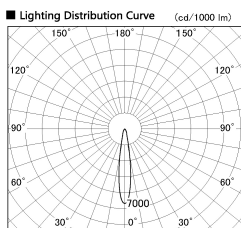

Item no. SD356-2515B8530

Series Name: Reflector type cylinder arm tracklight (UL Track) (SD356))

■ Direct Horizontal Illuminance SD356-2515B8530

Beam Angle	Illuminance Angle	Vertical Illuminance (lx)
17°	16°	52930
		13230
	2000	5880
	10000	3310
	50000	2120
	20000	1470
	1000	1080
	100	830

Installation	Track mount
Type	Reflector type cylinder arm tracklight (UL Track) (SD356))
Fixture wattage	24.3W
Beam angle	17 deg
Color Temp.	3000K
CRI	Ra>85
Luminous	2008 lm
Body	Die-cast aluminum alloy
Body finish	Black
Trim finish	Black
Reflector finish	N/A
IP Rate	IP20
Light source	COB module
Input Voltage	AC220~240V
Dimming Type	Non-Dimmable
Certificate	CE, CCC
Cut Hole	N/A