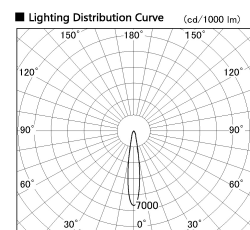

Item no. SD356-2515B8530

Series Name: Reflector type cylinder arm tracklight (UL Track) (SD356))

■ Direct Horizontal Illuminance SD356-2515B8530

φ	Illuminance Angle	Beam Angle	Vertical Illuminance(lx)
	16°	17°	52930
280			13230
1	2000		5880
	10000		3310
560	5000		2120
2			1470
840	2000		1080
3			830
1120	m	1 1 0 1 2	

Installation	Track mount
Type	
Fixture wattage	24.3W
Beam angle	17 deg
Color Temp.	3000K
CRI	Ra>85
Luminous	2008 lm
Body	Die-cast aluminum alloy
Body finish	Black
Trim finish	Black
Reflector finish	N/A
IP Rate	IP20
Light source	COB module
Input Voltage	AC220~240V
Dimming Type	Non-Dimmable
Certificate	CE, CCC
Cut Hole	N/A