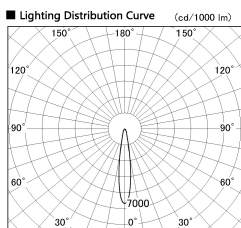

Item no. SD356-2515B9027

Series Name: Reflector type cylinder arm tracklight (UL Track) (SD356))

Installation	Track mount
Type	Reflector type cylinder arm tracklight (UL Track) (SD356))
Fixture wattage	24.3W
Beam angle	17 deg
Color Temp.	2700K
CRI	Ra>90
Luminous	1753 lm
Body	Die-cast aluminum alloy
Body finish	Black
Trim finish	Black
Reflector finish	N/A
IP Rate	IP20
Light source	COB module
Input Voltage	AC220~240V
Dimming Type	Non-Dimmable
Certificate	CE, CCC
Cut Hole	N/A