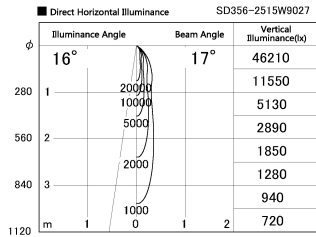

Item no. SD356-2515B9027

Series Name: Reflector type cylinder arm tracklight (UL Track) (SD356))

Installation	Track mount
Type	
Fixture wattage	24.3W
Beam angle	17 deg
Color Temp.	2700K
CRI	Ra>90
Luminous	1753 lm
Body	Die-cast aluminum alloy
Body finish	Black
Trim finish	Black
Reflector finish	N/A
IP Rate	IP20
Light source	COB module
Input Voltage	AC220~240V
Dimming Type	Non-Dimmable
Certificate	CE, CCC
Cut Hole	N/A