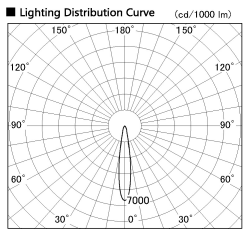

Item no. SD356-2515B9027

Series Name: Reflector type cylinder arm tracklight (UL Track) (SD356))

Installation	Track mount
Type	
Fixture wattage	24.3W
Beam angle	17 deg
Color Temp.	2700K
CRI	Ra>90
Luminous	1753 lm
Body	Die-cast aluminum alloy
Body finish	Black
Trim finish	Black
Reflector finish	N/A
IP Rate	IP20
Light source	COB module
Input Voltage	AC220~240V
Dimming Type	Non-Dimmable
Certificate	CE, CCC
Cut Hole	N/A