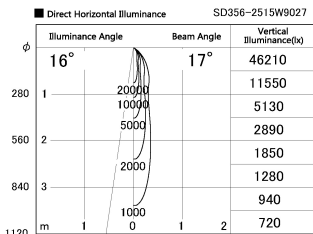

Item no. SD356-2515B9027

Series Name: Reflector type cylinder arm tracklight (UL Track) (SD356))

Installation	Track mount
Type	Reflector type cylinder arm tracklight (UL Track) (SD356))
Fixture wattage	24.3W
Beam angle	17 deg
Color Temp.	2700K
CRI	Ra>90
Luminous	1753 lm
Body	Die-cast aluminum alloy
Body finish	Black
Trim finish	Black
Reflector finish	N/A
IP Rate	IP20
Light source	COB module
Input Voltage	AC220~240V
Dimming Type	Non-Dimmable
Certificate	CE, CCC
Cut Hole	N/A