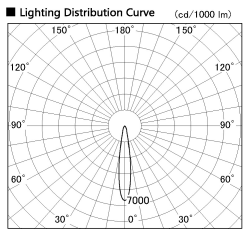

Item no. SD356-2515B9030

Series Name: Reflector type cylinder arm tracklight (UL Track) (SD356))

■ Direct Horizontal Illuminance SD356-2515B9030

Illuminance Angle	Beam Angle	Vertical Illuminance(lx)
16°	17°	48130
1	2000	12030
1	1000	5350
2	5000	3010
2	2000	1930
3	1000	1340
3	0	980
1120	0	750

Installation	Track mount
Type	
Fixture wattage	24.3W
Beam angle	17 deg
Color Temp.	3000K
CRI	Ra>90
Luminous	1826 lm
Body	Die-cast aluminum alloy
Body finish	Black
Trim finish	Black
Reflector finish	N/A
IP Rate	IP20
Light source	COB module
Input Voltage	AC220~240V
Dimming Type	Non-Dimmable
Certificate	CE, CCC
Cut Hole	N/A