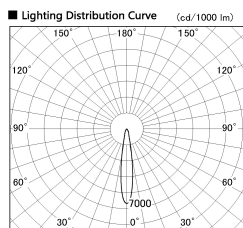

Item no. SD356-2515B9040

Series Name: Reflector type cylinder arm tracklight (UL Track) (SD356))

■ Direct Horizontal Illuminance SD356-2515B9040

Illuminance Angle	Beam Angle	Vertical Illuminance(lx)
16°	17°	49580
1	2000	12400
1	1000	5510
2	5000	3100
2	2000	1980
3	1380	1010
1120	1000	770

Installation	Track mount
Type	
Fixture wattage	24.3W
Beam angle	17 deg
Color Temp.	4000K
CRI	Ra>90
Luminous	1881 lm
Body	Die-cast aluminum alloy
Body finish	Black
Trim finish	Black
Reflector finish	N/A
IP Rate	IP20
Light source	COB module
Input Voltage	AC220~240V
Dimming Type	Non-Dimmable
Certificate	CE, CCC
Cut Hole	N/A