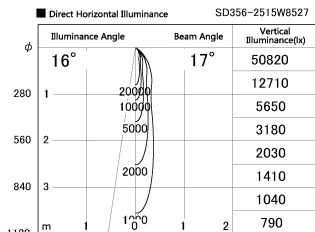

Item no. SD356-2515W8527

Series Name: Reflector type cylinder arm tracklight (UL Track) (SD356))

Installation	Track mount
Type	Reflector type cylinder arm tracklight (UL Track) (SD356))
Fixture wattage	24.3W
Beam angle	17 deg
Color Temp.	2700K
CRI	Ra>85
Luminous	1928 lm
Body	Die-cast aluminum alloy
Body finish	White
Trim finish	White
Reflector finish	N/A
IP Rate	IP20
Light source	COB module
Input Voltage	AC220~240V
Dimming Type	Non-Dimmable
Certificate	CE, CCC
Cut Hole	N/A