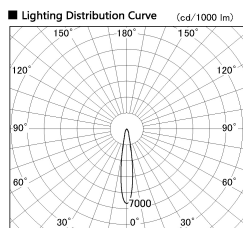

Item no. SD356-2515W8527

Series Name: Reflector type cylinder arm tracklight (UL Track) (SD356))

Installation	Track mount
Type	Reflector type cylinder arm tracklight (UL Track) (SD356))
Fixture wattage	24.3W
Beam angle	17 deg
Color Temp.	2700K
CRI	Ra>85
Luminous	1928 lm
Body	Die-cast aluminum alloy
Body finish	White
Trim finish	White
Reflector finish	N/A
IP Rate	IP20
Light source	COB module
Input Voltage	AC220~240V
Dimming Type	Non-Dimmable
Certificate	CE, CCC
Cut Hole	N/A