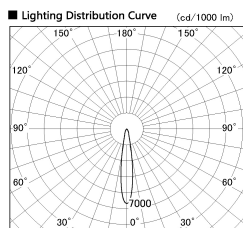

Item no. SD356-2515W8530

Series Name: Reflector type cylinder arm tracklight (UL Track) (SD356))

Installation	Track mount
Type	Reflector type cylinder arm tracklight (UL Track) (SD356))
Fixture wattage	24.3W
Beam angle	17 deg
Color Temp.	3000K
CRI	Ra>85
Luminous	2008 lm
Body	Die-cast aluminum alloy
Body finish	White
Trim finish	White
Reflector finish	N/A
IP Rate	IP20
Light source	COB module
Input Voltage	AC220~240V
Dimming Type	Non-Dimmable
Certificate	CE, CCC
Cut Hole	N/A