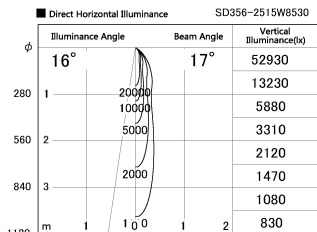

Item no. SD356-2515W8530

Series Name: Reflector type cylinder arm tracklight (UL Track) (SD356))

Installation	Track mount
Type	Reflector type cylinder arm tracklight (UL Track) (SD356))
Fixture wattage	24.3W
Beam angle	17 deg
Color Temp.	3000K
CRI	Ra>85
Luminous	2008 lm
Body	Die-cast aluminum alloy
Body finish	White
Trim finish	White
Reflector finish	N/A
IP Rate	IP20
Light source	COB module
Input Voltage	AC220~240V
Dimming Type	Non-Dimmable
Certificate	CE, CCC
Cut Hole	N/A