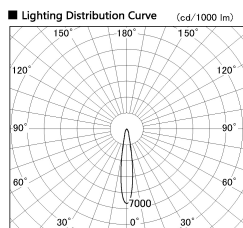

Item no. SD356-2515W8530

Series Name: Reflector type cylinder arm tracklight (UL Track) (SD356))

Installation	Track mount
Type	
Fixture wattage	24.3W
Beam angle	17 deg
Color Temp.	3000K
CRI	Ra>85
Luminous	2008 lm
Body	Die-cast aluminum alloy
Body finish	White
Trim finish	White
Reflector finish	N/A
IP Rate	IP20
Light source	COB module
Input Voltage	AC220~240V
Dimming Type	Non-Dimmable
Certificate	CE, CCC
Cut Hole	N/A

■ Direct Horizontal Illuminance SD356-2515W8530

φ	Illuminance Angle	Beam Angle	Vertical Illuminance(lx)
	16°	17°	52930
280			13230
1	2000		5880
	10000		3310
560	2		2120
	5000		1470
840	3		1080
	2000		830
1120	m	1 1 0 1 1 2	