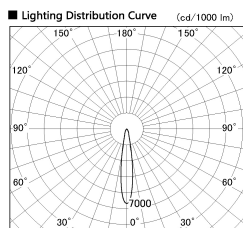

Item no. SD356-2515W8535

Series Name: Reflector type cylinder arm tracklight (UL Track) (SD356))

Installation	Track mount
Type	
Fixture wattage	24.3W
Beam angle	17 deg
Color Temp.	3500K
CRI	Ra>85
Luminous	2048 lm
Body	Die-cast aluminum alloy
Body finish	White
Trim finish	White
Reflector finish	N/A
IP Rate	IP20
Light source	COB module
Input Voltage	AC220~240V
Dimming Type	Non-Dimmable
Certificate	CE, CCC
Cut Hole	N/A

■ Direct Horizontal Illuminance SD356-2515W8535

Illuminance Angle	Beam Angle	Vertical Illuminance(lx)
16°	17°	53990
1		13500
2000		6000
10000		3370
5000		2160
2		1500
3		1100
2000		840
1120		