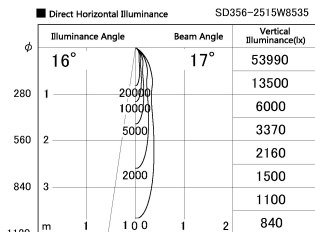

Item no. SD356-2515W8535

Series Name: Reflector type cylinder arm tracklight (UL Track) (SD356))

Installation	Track mount
Type	Reflector type cylinder arm tracklight (UL Track) (SD356))
Fixture wattage	24.3W
Beam angle	17 deg
Color Temp.	3500K
CRI	Ra>85
Luminous	2048 lm
Body	Die-cast aluminum alloy
Body finish	White
Trim finish	White
Reflector finish	N/A
IP Rate	IP20
Light source	COB module
Input Voltage	AC220~240V
Dimming Type	Non-Dimmable
Certificate	CE, CCC
Cut Hole	N/A