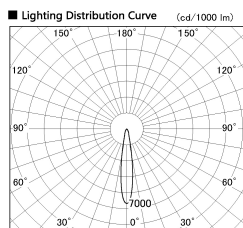

Item no. SD356-2515W8535

Series Name: Reflector type cylinder arm tracklight (UL Track) (SD356))

Installation	Track mount
Type	Reflector type cylinder arm tracklight (UL Track) (SD356))
Fixture wattage	24.3W
Beam angle	17 deg
Color Temp.	3500K
CRI	Ra>85
Luminous	2048 lm
Body	Die-cast aluminum alloy
Body finish	White
Trim finish	White
Reflector finish	N/A
IP Rate	IP20
Light source	COB module
Input Voltage	AC220~240V
Dimming Type	Non-Dimmable
Certificate	CE, CCC
Cut Hole	N/A