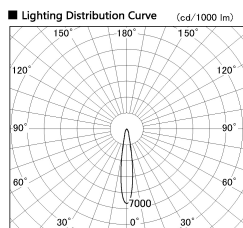

Item no. SD356-2515W8540

Series Name: Reflector type cylinder arm tracklight (UL Track) (SD356))

Installation	Track mount
Type	
Fixture wattage	24.3W
Beam angle	17 deg
Color Temp.	4000K
CRI	Ra>85
Luminous	2068 lm
Body	Die-cast aluminum alloy
Body finish	White
Trim finish	White
Reflector finish	N/A
IP Rate	IP20
Light source	COB module
Input Voltage	AC220~240V
Dimming Type	Non-Dimmable
Certificate	CE, CCC
Cut Hole	N/A