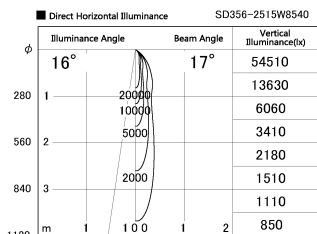

Item no. SD356-2515W8540

Series Name: Reflector type cylinder arm tracklight (UL Track) (SD356))

Installation	Track mount
Type	
Fixture wattage	24.3W
Beam angle	17 deg
Color Temp.	4000K
CRI	Ra>85
Luminous	2068 lm
Body	Die-cast aluminum alloy
Body finish	White
Trim finish	White
Reflector finish	N/A
IP Rate	IP20
Light source	COB module
Input Voltage	AC220~240V
Dimming Type	Non-Dimmable
Certificate	CE, CCC
Cut Hole	N/A