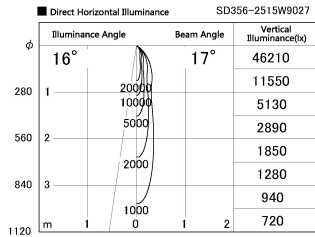

Item no. SD356-2515W9027

Series Name: Reflector type cylinder arm tracklight (UL Track) (SD356))

Installation	Track mount
Type	Reflector type cylinder arm tracklight (UL Track) (SD356))
Fixture wattage	24.3W
Beam angle	17 deg
Color Temp.	2700K
CRI	Ra>90
Luminous	1753 lm
Body	Die-cast aluminum alloy
Body finish	White
Trim finish	White
Reflector finish	N/A
IP Rate	IP20
Light source	COB module
Input Voltage	AC220~240V
Dimming Type	Non-Dimmable
Certificate	CE, CCC
Cut Hole	N/A