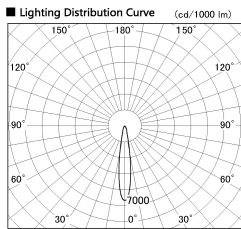

Item no. SD356-2515W9027

Series Name: Reflector type cylinder arm tracklight (UL Track) (SD356))

Installation	Track mount
Type	Reflector type cylinder arm tracklight (UL Track) (SD356))
Fixture wattage	24.3W
Beam angle	17 deg
Color Temp.	2700K
CRI	Ra>90
Luminous	1753 lm
Body	Die-cast aluminum alloy
Body finish	White
Trim finish	White
Reflector finish	N/A
IP Rate	IP20
Light source	COB module
Input Voltage	AC220~240V
Dimming Type	Non-Dimmable
Certificate	CE, CCC
Cut Hole	N/A