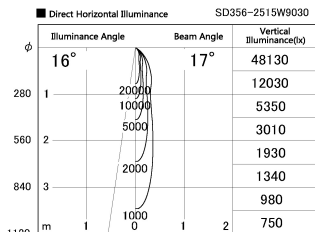

Item no. SD356-2515W9030

Series Name: Reflector type cylinder arm tracklight (UL Track) (SD356))

Installation	Track mount
Type	Reflector type cylinder arm tracklight (UL Track) (SD356))
Fixture wattage	24.3W
Beam angle	17 deg
Color Temp.	3000K
CRI	Ra>90
Luminous	1826 lm
Body	Die-cast aluminum alloy
Body finish	White
Trim finish	White
Reflector finish	N/A
IP Rate	IP20
Light source	COB module
Input Voltage	AC220~240V
Dimming Type	Non-Dimmable
Certificate	CE, CCC
Cut Hole	N/A