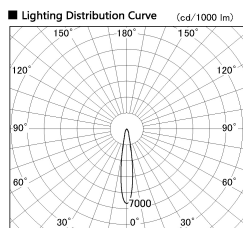

Item no. SD356-2515W9030

Series Name: Reflector type cylinder arm tracklight (UL Track) (SD356))

Installation	Track mount
Type	Reflector type cylinder arm tracklight (UL Track) (SD356))
Fixture wattage	24.3W
Beam angle	17 deg
Color Temp.	3000K
CRI	Ra>90
Luminous	1826 lm
Body	Die-cast aluminum alloy
Body finish	White
Trim finish	White
Reflector finish	N/A
IP Rate	IP20
Light source	COB module
Input Voltage	AC220~240V
Dimming Type	Non-Dimmable
Certificate	CE, CCC
Cut Hole	N/A