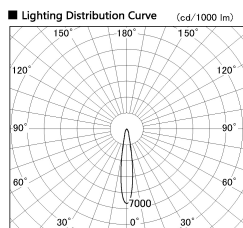

Item no. SD356-2515W9035

Series Name: Reflector type cylinder arm tracklight (UL Track) (SD356))

Installation	Track mount
Type	
Fixture wattage	24.3W
Beam angle	17 deg
Color Temp.	3500K
CRI	Ra>90
Luminous	1862 lm
Body	Die-cast aluminum alloy
Body finish	White
Trim finish	White
Reflector finish	N/A
IP Rate	IP20
Light source	COB module
Input Voltage	AC220~240V
Dimming Type	Non-Dimmable
Certificate	CE, CCC
Cut Hole	N/A

Direct Horizontal Illuminance SD356-2515W9035

Illuminance Angle	Beam Angle	Vertical Illuminance(lx)
16°	17°	49080
1		12270
2		5450
3		3070
4		1960
5		1360
6		1000
7		770