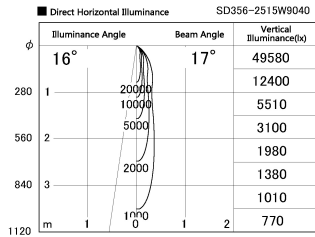

Item no. SD356-2515W9040

Series Name: Reflector type cylinder arm tracklight (UL Track) (SD356))

Installation	Track mount
Type	Reflector type cylinder arm tracklight (UL Track) (SD356))
Fixture wattage	24.3W
Beam angle	17 deg
Color Temp.	4000K
CRI	Ra>90
Luminous	1881 lm
Body	Die-cast aluminum alloy
Body finish	White
Trim finish	White
Reflector finish	N/A
IP Rate	IP20
Light source	COB module
Input Voltage	AC220~240V
Dimming Type	Non-Dimmable
Certificate	CE, CCC
Cut Hole	N/A