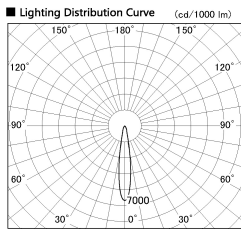

Item no. SD356-2515W9040

Series Name: Reflector type cylinder arm tracklight (UL Track) (SD356))

Installation	Track mount
Type	Reflector type cylinder arm tracklight (UL Track) (SD356))
Fixture wattage	24.3W
Beam angle	17 deg
Color Temp.	4000K
CRI	Ra>90
Luminous	1881 lm
Body	Die-cast aluminum alloy
Body finish	White
Trim finish	White
Reflector finish	N/A
IP Rate	IP20
Light source	COB module
Input Voltage	AC220~240V
Dimming Type	Non-Dimmable
Certificate	CE, CCC
Cut Hole	N/A