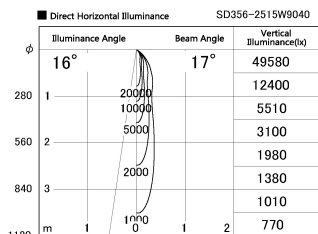

Item no. SD356-2515W9040

Series Name: Reflector type cylinder arm tracklight (UL Track) (SD356))

Installation	Track mount
Type	
Fixture wattage	24.3W
Beam angle	17 deg
Color Temp.	4000K
CRI	Ra>90
Luminous	1881 lm
Body	Die-cast aluminum alloy
Body finish	White
Trim finish	White
Reflector finish	N/A
IP Rate	IP20
Light source	COB module
Input Voltage	AC220~240V
Dimming Type	Non-Dimmable
Certificate	CE, CCC
Cut Hole	N/A