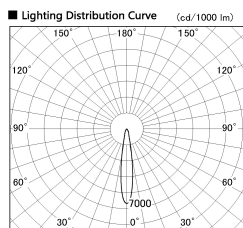

Item no. SD356-2515W9040

Series Name: Reflector type cylinder arm tracklight (UL Track) (SD356))

Installation	Track mount
Type	
Fixture wattage	24.3W
Beam angle	17 deg
Color Temp.	4000K
CRI	Ra>90
Luminous	1881 lm
Body	Die-cast aluminum alloy
Body finish	White
Trim finish	White
Reflector finish	N/A
IP Rate	IP20
Light source	COB module
Input Voltage	AC220~240V
Dimming Type	Non-Dimmable
Certificate	CE, CCC
Cut Hole	N/A