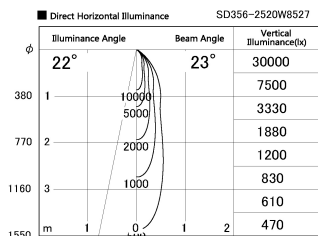

Item no. SD356-2520B8527

Series Name: Reflector type cylinder arm tracklight (UL Track) (SD356))

Installation	Track mount
Type	
Fixture wattage	24.3W
Beam angle	23 deg
Color Temp.	2700K
CRI	Ra>85
Luminous	1924 lm
Body	Die-cast aluminum alloy
Body finish	Black
Trim finish	Black
Reflector finish	N/A
IP Rate	IP20
Light source	COB module
Input Voltage	AC220~240V
Dimming Type	Non-Dimmable
Certificate	CE, CCC
Cut Hole	N/A