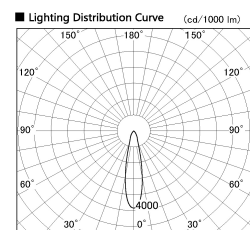

Item no. SD356-2520B8527

Series Name: Reflector type cylinder arm tracklight (UL Track) (SD356))

Installation	Track mount
Type	
Fixture wattage	24.3W
Beam angle	23 deg
Color Temp.	2700K
CRI	Ra>85
Luminous	1924 lm
Body	Die-cast aluminum alloy
Body finish	Black
Trim finish	Black
Reflector finish	N/A
IP Rate	IP20
Light source	COB module
Input Voltage	AC220~240V
Dimming Type	Non-Dimmable
Certificate	CE, CCC
Cut Hole	N/A