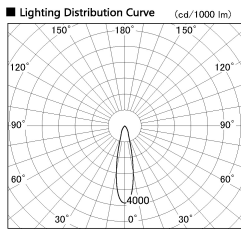

Item no. SD356-2520B9027

Series Name: Reflector type cylinder arm tracklight (UL Track) (SD356))

Installation	Track mount
Type	
Fixture wattage	24.3W
Beam angle	23 deg
Color Temp.	2700K
CRI	Ra>90
Luminous	1749 lm
Body	Die-cast aluminum alloy
Body finish	Black
Trim finish	Black
Reflector finish	N/A
IP Rate	IP20
Light source	COB module
Input Voltage	AC220~240V
Dimming Type	Non-Dimmable
Certificate	CE, CCC
Cut Hole	N/A