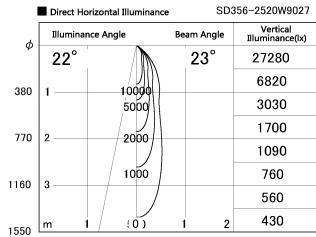

Item no. SD356-2520B9027

Series Name: Reflector type cylinder arm tracklight (UL Track) (SD356))

Installation	Track mount
Type	
Fixture wattage	24.3W
Beam angle	23 deg
Color Temp.	2700K
CRI	Ra>90
Luminous	1749 lm
Body	Die-cast aluminum alloy
Body finish	Black
Trim finish	Black
Reflector finish	N/A
IP Rate	IP20
Light source	COB module
Input Voltage	AC220~240V
Dimming Type	Non-Dimmable
Certificate	CE, CCC
Cut Hole	N/A