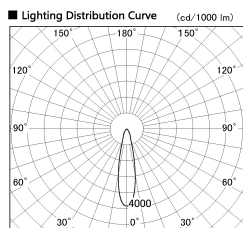

Item no. SD356-2520B9027

Series Name: Reflector type cylinder arm tracklight (UL Track) (SD356))

Installation	Track mount
Type	Reflector type cylinder arm tracklight (UL Track) (SD356))
Fixture wattage	24.3W
Beam angle	23 deg
Color Temp.	2700K
CRI	Ra>90
Luminous	1749 lm
Body	Die-cast aluminum alloy
Body finish	Black
Trim finish	Black
Reflector finish	N/A
IP Rate	IP20
Light source	COB module
Input Voltage	AC220~240V
Dimming Type	Non-Dimmable
Certificate	CE, CCC
Cut Hole	N/A