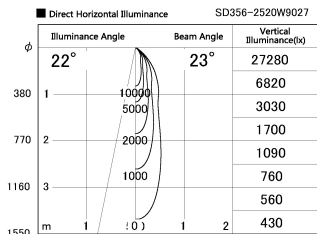

Item no. SD356-2520B9027

Series Name: Reflector type cylinder arm tracklight (UL Track) (SD356))

Installation	Track mount
Type	Reflector type cylinder arm tracklight (UL Track) (SD356))
Fixture wattage	24.3W
Beam angle	23 deg
Color Temp.	2700K
CRI	Ra>90
Luminous	1749 lm
Body	Die-cast aluminum alloy
Body finish	Black
Trim finish	Black
Reflector finish	N/A
IP Rate	IP20
Light source	COB module
Input Voltage	AC220~240V
Dimming Type	Non-Dimmable
Certificate	CE, CCC
Cut Hole	N/A