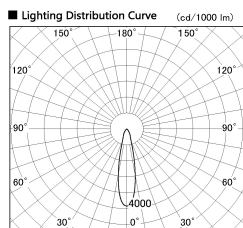

Item no. SD356-2520B9030

Series Name: Reflector type cylinder arm tracklight (UL Track) (SD356))

Installation	Track mount
Type	
Fixture wattage	24.3W
Beam angle	23 deg
Color Temp.	3000K
CRI	Ra>90
Luminous	1822 lm
Body	Die-cast aluminum alloy
Body finish	Black
Trim finish	Black
Reflector finish	N/A
IP Rate	IP20
Light source	COB module
Input Voltage	AC220~240V
Dimming Type	Non-Dimmable
Certificate	CE, CCC
Cut Hole	N/A