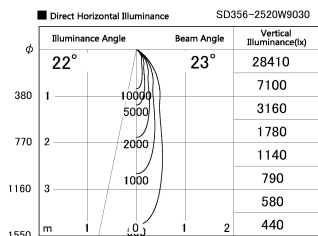

Item no. SD356-2520B9030

Series Name: Reflector type cylinder arm tracklight (UL Track) (SD356))

Installation	Track mount
Type	
Fixture wattage	24.3W
Beam angle	23 deg
Color Temp.	3000K
CRI	Ra>90
Luminous	1822 lm
Body	Die-cast aluminum alloy
Body finish	Black
Trim finish	Black
Reflector finish	N/A
IP Rate	IP20
Light source	COB module
Input Voltage	AC220~240V
Dimming Type	Non-Dimmable
Certificate	CE, CCC
Cut Hole	N/A