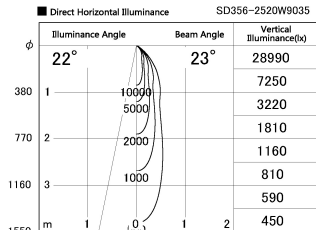

Item no. SD356-2520B9035

Series Name: Reflector type cylinder arm tracklight (UL Track) (SD356))

Installation	Track mount
Type	
Fixture wattage	24.3W
Beam angle	23 deg
Color Temp.	3500K
CRI	Ra>90
Luminous	1859 lm
Body	Die-cast aluminum alloy
Body finish	Black
Trim finish	Black
Reflector finish	N/A
IP Rate	IP20
Light source	COB module
Input Voltage	AC220~240V
Dimming Type	Non-Dimmable
Certificate	CE, CCC
Cut Hole	N/A