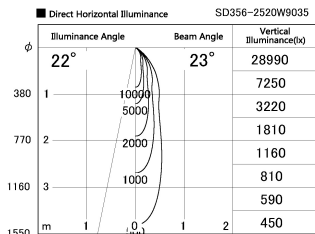

Item no. SD356-2520B9035

Series Name: Reflector type cylinder arm tracklight (UL Track) (SD356))

Installation	Track mount
Type	Reflector type cylinder arm tracklight (UL Track) (SD356))
Fixture wattage	24.3W
Beam angle	23 deg
Color Temp.	3500K
CRI	Ra>90
Luminous	1859 lm
Body	Die-cast aluminum alloy
Body finish	Black
Trim finish	Black
Reflector finish	N/A
IP Rate	IP20
Light source	COB module
Input Voltage	AC220~240V
Dimming Type	Non-Dimmable
Certificate	CE, CCC
Cut Hole	N/A