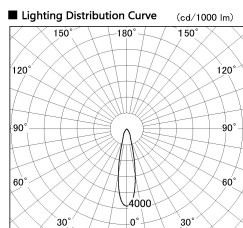

Item no. SD356-2520B9035

Series Name: Reflector type cylinder arm tracklight (UL Track) (SD356))

Installation	Track mount
Type	Reflector type cylinder arm tracklight (UL Track) (SD356))
Fixture wattage	24.3W
Beam angle	23 deg
Color Temp.	3500K
CRI	Ra>90
Luminous	1859 lm
Body	Die-cast aluminum alloy
Body finish	Black
Trim finish	Black
Reflector finish	N/A
IP Rate	IP20
Light source	COB module
Input Voltage	AC220~240V
Dimming Type	Non-Dimmable
Certificate	CE, CCC
Cut Hole	N/A