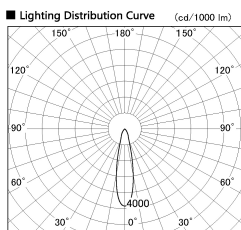

Item no. SD356-2520B9035

Series Name: Reflector type cylinder arm tracklight (UL Track) (SD356))

Installation	Track mount
Type	
Fixture wattage	24.3W
Beam angle	23 deg
Color Temp.	3500K
CRI	Ra>90
Luminous	1859 lm
Body	Die-cast aluminum alloy
Body finish	Black
Trim finish	Black
Reflector finish	N/A
IP Rate	IP20
Light source	COB module
Input Voltage	AC220~240V
Dimming Type	Non-Dimmable
Certificate	CE, CCC
Cut Hole	N/A