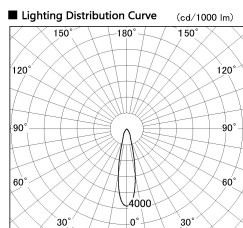

Item no. SD356-2520W8540

Series Name: Reflector type cylinder arm tracklight (UL Track) (SD356))

Installation	Track mount
Type	Reflector type cylinder arm tracklight (UL Track) (SD356))
Fixture wattage	24.3W
Beam angle	23 deg
Color Temp.	4000K
CRI	Ra>85
Luminous	2064 lm
Body	Die-cast aluminum alloy
Body finish	White
Trim finish	White
Reflector finish	N/A
IP Rate	IP20
Light source	COB module
Input Voltage	AC220~240V
Dimming Type	Non-Dimmable
Certificate	CE, CCC
Cut Hole	N/A