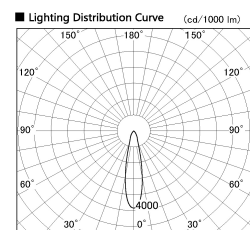

Item no. SD356-2520W8540

Series Name: Reflector type cylinder arm tracklight (UL Track) (SD356))

Installation	Track mount
Type	
Fixture wattage	24.3W
Beam angle	23 deg
Color Temp.	4000K
CRI	Ra>85
Luminous	2064 lm
Body	Die-cast aluminum alloy
Body finish	White
Trim finish	White
Reflector finish	N/A
IP Rate	IP20
Light source	COB module
Input Voltage	AC220~240V
Dimming Type	Non-Dimmable
Certificate	CE, CCC
Cut Hole	N/A