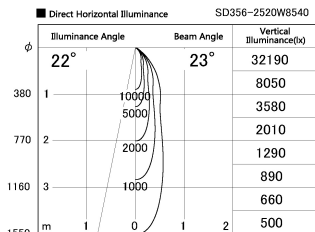

Item no. SD356-2520W8540

Series Name: Reflector type cylinder arm tracklight (UL Track) (SD356))

Installation	Track mount
Type	Reflector type cylinder arm tracklight (UL Track) (SD356))
Fixture wattage	24.3W
Beam angle	23 deg
Color Temp.	4000K
CRI	Ra>85
Luminous	2064 lm
Body	Die-cast aluminum alloy
Body finish	White
Trim finish	White
Reflector finish	N/A
IP Rate	IP20
Light source	COB module
Input Voltage	AC220~240V
Dimming Type	Non-Dimmable
Certificate	CE, CCC
Cut Hole	N/A