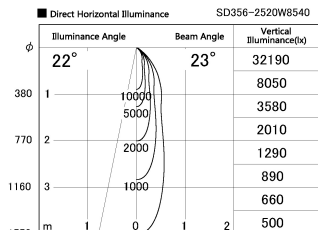

Item no. SD356-2520W8540

Series Name: Reflector type cylinder arm tracklight (UL Track) (SD356))

Installation	Track mount
Type	
Fixture wattage	24.3W
Beam angle	23 deg
Color Temp.	4000K
CRI	Ra>85
Luminous	2064 lm
Body	Die-cast aluminum alloy
Body finish	White
Trim finish	White
Reflector finish	N/A
IP Rate	IP20
Light source	COB module
Input Voltage	AC220~240V
Dimming Type	Non-Dimmable
Certificate	CE, CCC
Cut Hole	N/A