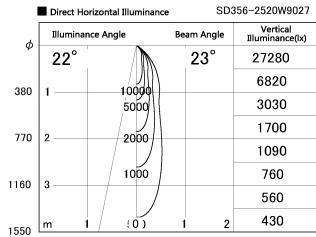

Item no. SD356-2520W9027

Series Name: Reflector type cylinder arm tracklight (UL Track) (SD356))

Installation	Track mount
Type	
Fixture wattage	24.3W
Beam angle	23 deg
Color Temp.	2700K
CRI	Ra>90
Luminous	1749 lm
Body	Die-cast aluminum alloy
Body finish	White
Trim finish	White
Reflector finish	N/A
IP Rate	IP20
Light source	COB module
Input Voltage	AC220~240V
Dimming Type	Non-Dimmable
Certificate	CE, CCC
Cut Hole	N/A