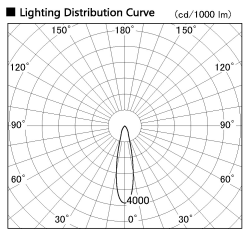

Item no. SD356-2520W9027

Series Name: Reflector type cylinder arm tracklight (UL Track) (SD356))

Installation	Track mount
Type	
Fixture wattage	24.3W
Beam angle	23 deg
Color Temp.	2700K
CRI	Ra>90
Luminous	1749 lm
Body	Die-cast aluminum alloy
Body finish	White
Trim finish	White
Reflector finish	N/A
IP Rate	IP20
Light source	COB module
Input Voltage	AC220~240V
Dimming Type	Non-Dimmable
Certificate	CE, CCC
Cut Hole	N/A