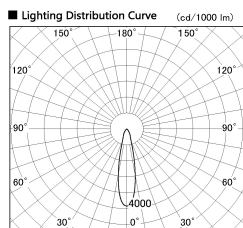

Item no. SD356-2520W9030

Series Name: Reflector type cylinder arm tracklight (UL Track) (SD356))

Installation	Track mount
Type	
Fixture wattage	24.3W
Beam angle	23 deg
Color Temp.	3000K
CRI	Ra>90
Luminous	1822 lm
Body	Die-cast aluminum alloy
Body finish	White
Trim finish	White
Reflector finish	N/A
IP Rate	IP20
Light source	COB module
Input Voltage	AC220~240V
Dimming Type	Non-Dimmable
Certificate	CE, CCC
Cut Hole	N/A