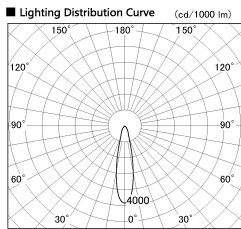

Item no. SD356-2520W9030

Series Name: Reflector type cylinder arm tracklight (UL Track) (SD356))

Installation	Track mount
Type	Reflector type cylinder arm tracklight (UL Track) (SD356))
Fixture wattage	24.3W
Beam angle	23 deg
Color Temp.	3000K
CRI	Ra>90
Luminous	1822 lm
Body	Die-cast aluminum alloy
Body finish	White
Trim finish	White
Reflector finish	N/A
IP Rate	IP20
Light source	COB module
Input Voltage	AC220~240V
Dimming Type	Non-Dimmable
Certificate	CE, CCC
Cut Hole	N/A