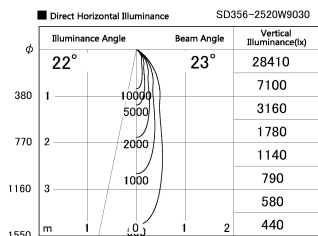

Item no. SD356-2520W9030

Series Name: Reflector type cylinder arm tracklight (UL Track) (SD356))

Installation	Track mount
Type	
Fixture wattage	24.3W
Beam angle	23 deg
Color Temp.	3000K
CRI	Ra>90
Luminous	1822 lm
Body	Die-cast aluminum alloy
Body finish	White
Trim finish	White
Reflector finish	N/A
IP Rate	IP20
Light source	COB module
Input Voltage	AC220~240V
Dimming Type	Non-Dimmable
Certificate	CE, CCC
Cut Hole	N/A