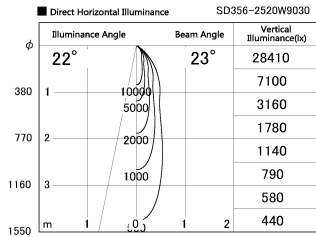

Item no. SD356-2520W9030

Series Name: Reflector type cylinder arm tracklight (UL Track) (SD356))

Installation	Track mount
Type	Reflector type cylinder arm tracklight (UL Track) (SD356))
Fixture wattage	24.3W
Beam angle	23 deg
Color Temp.	3000K
CRI	Ra>90
Luminous	1822 lm
Body	Die-cast aluminum alloy
Body finish	White
Trim finish	White
Reflector finish	N/A
IP Rate	IP20
Light source	COB module
Input Voltage	AC220~240V
Dimming Type	Non-Dimmable
Certificate	CE, CCC
Cut Hole	N/A