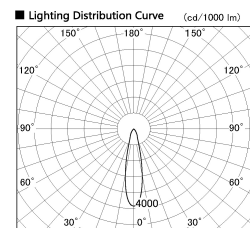

Item no. SD356-2520W9040

Series Name: Reflector type cylinder arm tracklight (UL Track) (SD356))

Installation	Track mount
Type	
Fixture wattage	24.3W
Beam angle	23 deg
Color Temp.	4000K
CRI	Ra>90
Luminous	1877 lm
Body	Die-cast aluminum alloy
Body finish	White
Trim finish	White
Reflector finish	N/A
IP Rate	IP20
Light source	COB module
Input Voltage	AC220~240V
Dimming Type	Non-Dimmable
Certificate	CE, CCC
Cut Hole	N/A