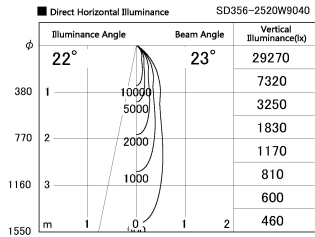

Item no. SD356-2520W9040

Series Name: Reflector type cylinder arm tracklight (UL Track) (SD356))

Installation	Track mount
Type	Reflector type cylinder arm tracklight (UL Track) (SD356))
Fixture wattage	24.3W
Beam angle	23 deg
Color Temp.	4000K
CRI	Ra>90
Luminous	1877 lm
Body	Die-cast aluminum alloy
Body finish	White
Trim finish	White
Reflector finish	N/A
IP Rate	IP20
Light source	COB module
Input Voltage	AC220~240V
Dimming Type	Non-Dimmable
Certificate	CE, CCC
Cut Hole	N/A