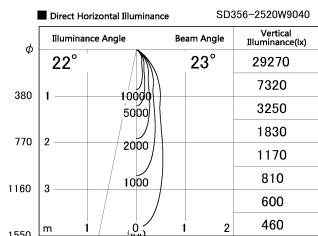

Item no. SD356-2520W9040

Series Name: Reflector type cylinder arm tracklight (UL Track) (SD356))

Installation	Track mount
Type	
Fixture wattage	24.3W
Beam angle	23 deg
Color Temp.	4000K
CRI	Ra>90
Luminous	1877 lm
Body	Die-cast aluminum alloy
Body finish	White
Trim finish	White
Reflector finish	N/A
IP Rate	IP20
Light source	COB module
Input Voltage	AC220~240V
Dimming Type	Non-Dimmable
Certificate	CE, CCC
Cut Hole	N/A