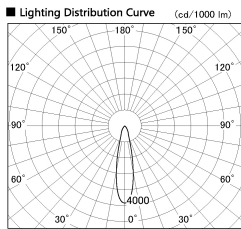

Item no. SD356-2520W9040

Series Name: Reflector type cylinder arm tracklight (UL Track) (SD356))

Installation	Track mount
Type	Reflector type cylinder arm tracklight (UL Track) (SD356))
Fixture wattage	24.3W
Beam angle	23 deg
Color Temp.	4000K
CRI	Ra>90
Luminous	1877 lm
Body	Die-cast aluminum alloy
Body finish	White
Trim finish	White
Reflector finish	N/A
IP Rate	IP20
Light source	COB module
Input Voltage	AC220~240V
Dimming Type	Non-Dimmable
Certificate	CE, CCC
Cut Hole	N/A