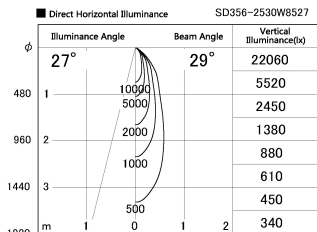

Item no. SD356-2530B8527

Series Name: Reflector type cylinder arm tracklight (UL Track) (SD356))

Installation	Track mount
Type	Reflector type cylinder arm tracklight (UL Track) (SD356))
Fixture wattage	24.3W
Beam angle	29 deg
Color Temp.	2700K
CRI	Ra>85
Luminous	1913 lm
Body	Die-cast aluminum alloy
Body finish	Black
Trim finish	Black
Reflector finish	N/A
IP Rate	IP20
Light source	COB module
Input Voltage	AC220~240V
Dimming Type	Non-Dimmable
Certificate	CE, CCC
Cut Hole	N/A