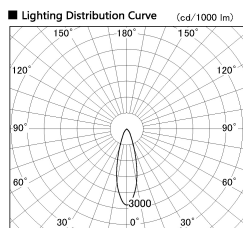

Item no. SD356-2530B8527

Series Name: Reflector type cylinder arm tracklight (UL Track) (SD356))

Installation	Track mount
Type	Reflector type cylinder arm tracklight (UL Track) (SD356))
Fixture wattage	24.3W
Beam angle	29 deg
Color Temp.	2700K
CRI	Ra>85
Luminous	1913 lm
Body	Die-cast aluminum alloy
Body finish	Black
Trim finish	Black
Reflector finish	N/A
IP Rate	IP20
Light source	COB module
Input Voltage	AC220~240V
Dimming Type	Non-Dimmable
Certificate	CE, CCC
Cut Hole	N/A