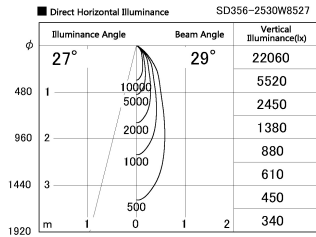

Item no. SD356-2530B8527

Series Name: Reflector type cylinder arm tracklight (UL Track) (SD356))

Installation	Track mount
Type	
Fixture wattage	24.3W
Beam angle	29 deg
Color Temp.	2700K
CRI	Ra>85
Luminous	1913 lm
Body	Die-cast aluminum alloy
Body finish	Black
Trim finish	Black
Reflector finish	N/A
IP Rate	IP20
Light source	COB module
Input Voltage	AC220~240V
Dimming Type	Non-Dimmable
Certificate	CE, CCC
Cut Hole	N/A