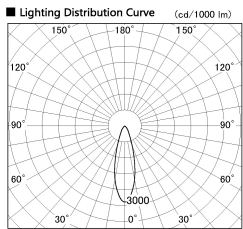

Item no. SD356-2530B8527

Series Name: Reflector type cylinder arm tracklight (UL Track) (SD356))

Installation	Track mount
Type	
Fixture wattage	24.3W
Beam angle	29 deg
Color Temp.	2700K
CRI	Ra>85
Luminous	1913 lm
Body	Die-cast aluminum alloy
Body finish	Black
Trim finish	Black
Reflector finish	N/A
IP Rate	IP20
Light source	COB module
Input Voltage	AC220~240V
Dimming Type	Non-Dimmable
Certificate	CE, CCC
Cut Hole	N/A