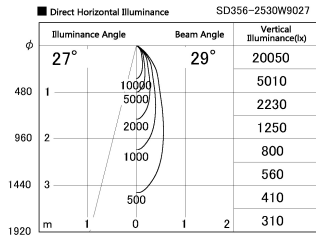

Item no. SD356-2530B9027

Series Name: Reflector type cylinder arm tracklight (UL Track) (SD356))

Installation	Track mount
Type	
Fixture wattage	24.3W
Beam angle	29 deg
Color Temp.	2700K
CRI	Ra>90
Luminous	1739 lm
Body	Die-cast aluminum alloy
Body finish	Black
Trim finish	Black
Reflector finish	N/A
IP Rate	IP20
Light source	COB module
Input Voltage	AC220~240V
Dimming Type	Non-Dimmable
Certificate	CE, CCC
Cut Hole	N/A