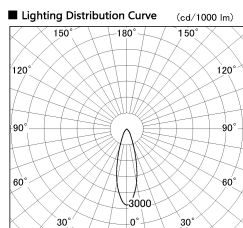

Item no. SD356-2530B9027

Series Name: Reflector type cylinder arm tracklight (UL Track) (SD356))

Installation	Track mount
Type	Reflector type cylinder arm tracklight (UL Track) (SD356))
Fixture wattage	24.3W
Beam angle	29 deg
Color Temp.	2700K
CRI	Ra>90
Luminous	1739 lm
Body	Die-cast aluminum alloy
Body finish	Black
Trim finish	Black
Reflector finish	N/A
IP Rate	IP20
Light source	COB module
Input Voltage	AC220~240V
Dimming Type	Non-Dimmable
Certificate	CE, CCC
Cut Hole	N/A