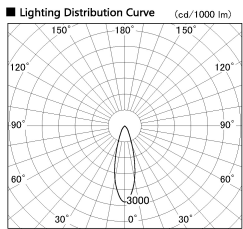

Item no. SD356-2530B9027

Series Name: Reflector type cylinder arm tracklight (UL Track) (SD356))

Installation	Track mount
Type	
Fixture wattage	24.3W
Beam angle	29 deg
Color Temp.	2700K
CRI	Ra>90
Luminous	1739 lm
Body	Die-cast aluminum alloy
Body finish	Black
Trim finish	Black
Reflector finish	N/A
IP Rate	IP20
Light source	COB module
Input Voltage	AC220~240V
Dimming Type	Non-Dimmable
Certificate	CE, CCC
Cut Hole	N/A