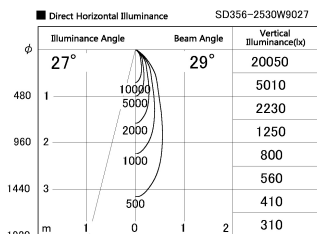

Item no. SD356-2530B9027

Series Name: Reflector type cylinder arm tracklight (UL Track) (SD356))

Installation	Track mount
Type	Reflector type cylinder arm tracklight (UL Track) (SD356))
Fixture wattage	24.3W
Beam angle	29 deg
Color Temp.	2700K
CRI	Ra>90
Luminous	1739 lm
Body	Die-cast aluminum alloy
Body finish	Black
Trim finish	Black
Reflector finish	N/A
IP Rate	IP20
Light source	COB module
Input Voltage	AC220~240V
Dimming Type	Non-Dimmable
Certificate	CE, CCC
Cut Hole	N/A