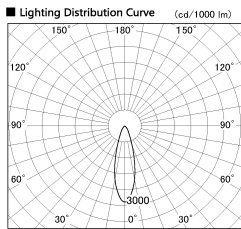

Item no. SD356-2530B9030

Series Name: Reflector type cylinder arm tracklight (UL Track) (SD356))

Installation	Track mount
Type	Reflector type cylinder arm tracklight (UL Track) (SD356))
Fixture wattage	24.3W
Beam angle	29 deg
Color Temp.	3000K
CRI	Ra>90
Luminous	1812 lm
Body	Die-cast aluminum alloy
Body finish	Black
Trim finish	Black
Reflector finish	N/A
IP Rate	IP20
Light source	COB module
Input Voltage	AC220~240V
Dimming Type	Non-Dimmable
Certificate	CE, CCC
Cut Hole	N/A