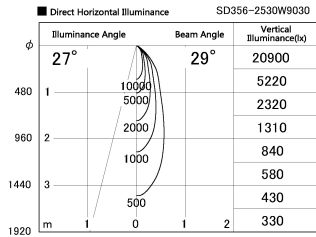

Item no. SD356-2530B9030

Series Name: Reflector type cylinder arm tracklight (UL Track) (SD356))

Installation	Track mount
Type	Reflector type cylinder arm tracklight (UL Track) (SD356))
Fixture wattage	24.3W
Beam angle	29 deg
Color Temp.	3000K
CRI	Ra>90
Luminous	1812 lm
Body	Die-cast aluminum alloy
Body finish	Black
Trim finish	Black
Reflector finish	N/A
IP Rate	IP20
Light source	COB module
Input Voltage	AC220~240V
Dimming Type	Non-Dimmable
Certificate	CE, CCC
Cut Hole	N/A