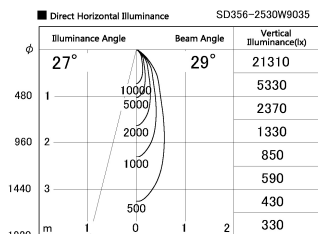

Item no. SD356-2530B9035

Series Name: Reflector type cylinder arm tracklight (UL Track) (SD356))

Installation	Track mount
Type	
Fixture wattage	24.3W
Beam angle	29 deg
Color Temp.	3500K
CRI	Ra>90
Luminous	1848 lm
Body	Die-cast aluminum alloy
Body finish	Black
Trim finish	Black
Reflector finish	N/A
IP Rate	IP20
Light source	COB module
Input Voltage	AC220~240V
Dimming Type	Non-Dimmable
Certificate	CE, CCC
Cut Hole	N/A