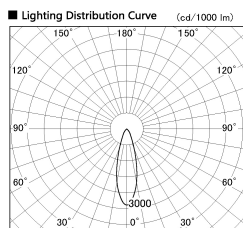

Item no. SD356-2530B9035

Series Name: Reflector type cylinder arm tracklight (UL Track) (SD356))

Installation	Track mount
Type	
Fixture wattage	24.3W
Beam angle	29 deg
Color Temp.	3500K
CRI	Ra>90
Luminous	1848 lm
Body	Die-cast aluminum alloy
Body finish	Black
Trim finish	Black
Reflector finish	N/A
IP Rate	IP20
Light source	COB module
Input Voltage	AC220~240V
Dimming Type	Non-Dimmable
Certificate	CE, CCC
Cut Hole	N/A