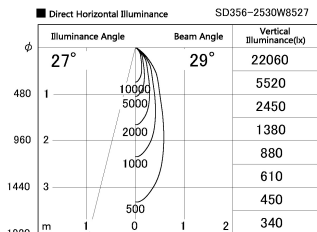

Item no. SD356-2530W8527

Series Name: Reflector type cylinder arm tracklight (UL Track) (SD356))

Installation	Track mount
Type	Reflector type cylinder arm tracklight (UL Track) (SD356))
Fixture wattage	24.3W
Beam angle	29 deg
Color Temp.	2700K
CRI	Ra>85
Luminous	1913 lm
Body	Die-cast aluminum alloy
Body finish	White
Trim finish	White
Reflector finish	N/A
IP Rate	IP20
Light source	COB module
Input Voltage	AC220~240V
Dimming Type	Non-Dimmable
Certificate	CE, CCC
Cut Hole	N/A