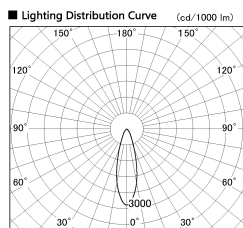

Item no. SD356-2530W8527

Series Name: Reflector type cylinder arm tracklight (UL Track) (SD356))

Installation	Track mount
Type	Reflector type cylinder arm tracklight (UL Track) (SD356))
Fixture wattage	24.3W
Beam angle	29 deg
Color Temp.	2700K
CRI	Ra>85
Luminous	1913 lm
Body	Die-cast aluminum alloy
Body finish	White
Trim finish	White
Reflector finish	N/A
IP Rate	IP20
Light source	COB module
Input Voltage	AC220~240V
Dimming Type	Non-Dimmable
Certificate	CE, CCC
Cut Hole	N/A