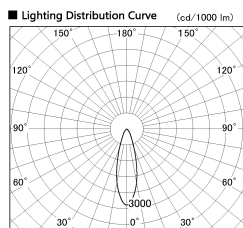

Item no. SD356-2530W8530

Series Name: Reflector type cylinder arm tracklight (UL Track) (SD356))

Installation	Track mount
Type	Reflector type cylinder arm tracklight (UL Track) (SD356))
Fixture wattage	24.3W
Beam angle	29 deg
Color Temp.	3000K
CRI	Ra>85
Luminous	1993 lm
Body	Die-cast aluminum alloy
Body finish	White
Trim finish	White
Reflector finish	N/A
IP Rate	IP20
Light source	COB module
Input Voltage	AC220~240V
Dimming Type	Non-Dimmable
Certificate	CE, CCC
Cut Hole	N/A