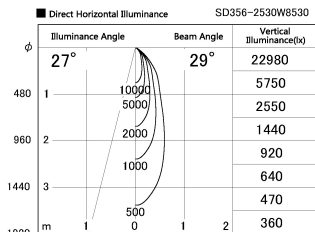

Item no. SD356-2530W8530

Series Name: Reflector type cylinder arm tracklight (UL Track) (SD356))

Installation	Track mount
Type	Reflector type cylinder arm tracklight (UL Track) (SD356))
Fixture wattage	24.3W
Beam angle	29 deg
Color Temp.	3000K
CRI	Ra>85
Luminous	1993 lm
Body	Die-cast aluminum alloy
Body finish	White
Trim finish	White
Reflector finish	N/A
IP Rate	IP20
Light source	COB module
Input Voltage	AC220~240V
Dimming Type	Non-Dimmable
Certificate	CE, CCC
Cut Hole	N/A