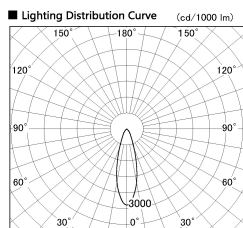

Item no. SD356-2530W8540

Series Name: Reflector type cylinder arm tracklight (UL Track) (SD356))

Installation	Track mount
Type	Reflector type cylinder arm tracklight (UL Track) (SD356))
Fixture wattage	24.3W
Beam angle	29 deg
Color Temp.	4000K
CRI	Ra>85
Luminous	2053 lm
Body	Die-cast aluminum alloy
Body finish	White
Trim finish	White
Reflector finish	N/A
IP Rate	IP20
Light source	COB module
Input Voltage	AC220~240V
Dimming Type	Non-Dimmable
Certificate	CE, CCC
Cut Hole	N/A