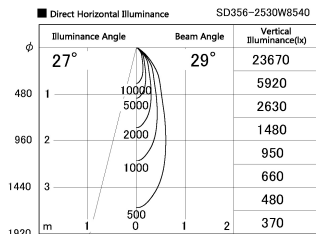

Item no. SD356-2530W8540

Series Name: Reflector type cylinder arm tracklight (UL Track) (SD356))

Installation	Track mount
Type	
Fixture wattage	24.3W
Beam angle	29 deg
Color Temp.	4000K
CRI	Ra>85
Luminous	2053 lm
Body	Die-cast aluminum alloy
Body finish	White
Trim finish	White
Reflector finish	N/A
IP Rate	IP20
Light source	COB module
Input Voltage	AC220~240V
Dimming Type	Non-Dimmable
Certificate	CE, CCC
Cut Hole	N/A