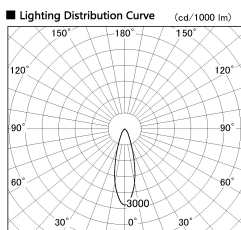

Item no. SD356-2530W8540

Series Name: Reflector type cylinder arm tracklight (UL Track) (SD356))

Installation	Track mount
Type	
Fixture wattage	24.3W
Beam angle	29 deg
Color Temp.	4000K
CRI	Ra>85
Luminous	2053 lm
Body	Die-cast aluminum alloy
Body finish	White
Trim finish	White
Reflector finish	N/A
IP Rate	IP20
Light source	COB module
Input Voltage	AC220~240V
Dimming Type	Non-Dimmable
Certificate	CE, CCC
Cut Hole	N/A