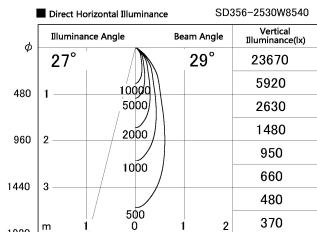

Item no. SD356-2530W8540

Series Name: Reflector type cylinder arm tracklight (UL Track) (SD356))

Installation	Track mount
Type	Reflector type cylinder arm tracklight (UL Track) (SD356))
Fixture wattage	24.3W
Beam angle	29 deg
Color Temp.	4000K
CRI	Ra>85
Luminous	2053 lm
Body	Die-cast aluminum alloy
Body finish	White
Trim finish	White
Reflector finish	N/A
IP Rate	IP20
Light source	COB module
Input Voltage	AC220~240V
Dimming Type	Non-Dimmable
Certificate	CE, CCC
Cut Hole	N/A