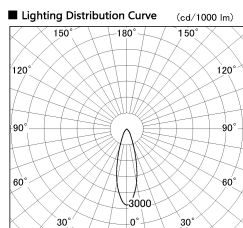

Item no. SD356-2530W9027

Series Name: Reflector type cylinder arm tracklight (UL Track) (SD356))

Installation	Track mount
Type	Reflector type cylinder arm tracklight (UL Track) (SD356))
Fixture wattage	24.3W
Beam angle	29 deg
Color Temp.	2700K
CRI	Ra>90
Luminous	1739 lm
Body	Die-cast aluminum alloy
Body finish	White
Trim finish	White
Reflector finish	N/A
IP Rate	IP20
Light source	COB module
Input Voltage	AC220~240V
Dimming Type	Non-Dimmable
Certificate	CE, CCC
Cut Hole	N/A