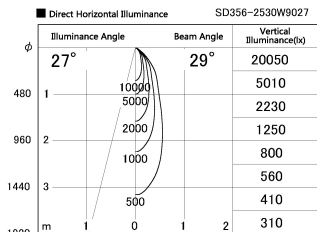

Item no. SD356-2530W9027

Series Name: Reflector type cylinder arm tracklight (UL Track) (SD356))

Installation	Track mount
Type	Reflector type cylinder arm tracklight (UL Track) (SD356))
Fixture wattage	24.3W
Beam angle	29 deg
Color Temp.	2700K
CRI	Ra>90
Luminous	1739 lm
Body	Die-cast aluminum alloy
Body finish	White
Trim finish	White
Reflector finish	N/A
IP Rate	IP20
Light source	COB module
Input Voltage	AC220~240V
Dimming Type	Non-Dimmable
Certificate	CE, CCC
Cut Hole	N/A