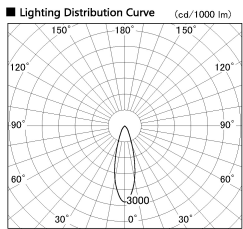

Item no. SD356-2530W9027

Series Name: Reflector type cylinder arm tracklight (UL Track) (SD356))

Installation	Track mount
Type	
Fixture wattage	24.3W
Beam angle	29 deg
Color Temp.	2700K
CRI	Ra>90
Luminous	1739 lm
Body	Die-cast aluminum alloy
Body finish	White
Trim finish	White
Reflector finish	N/A
IP Rate	IP20
Light source	COB module
Input Voltage	AC220~240V
Dimming Type	Non-Dimmable
Certificate	CE, CCC
Cut Hole	N/A