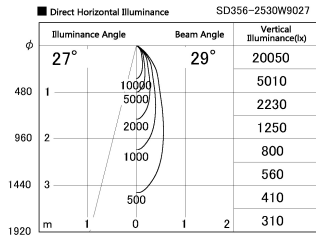

Item no. SD356-2530W9027

Series Name: Reflector type cylinder arm tracklight (UL Track) (SD356))

Installation	Track mount
Type	
Fixture wattage	24.3W
Beam angle	29 deg
Color Temp.	2700K
CRI	Ra>90
Luminous	1739 lm
Body	Die-cast aluminum alloy
Body finish	White
Trim finish	White
Reflector finish	N/A
IP Rate	IP20
Light source	COB module
Input Voltage	AC220~240V
Dimming Type	Non-Dimmable
Certificate	CE, CCC
Cut Hole	N/A