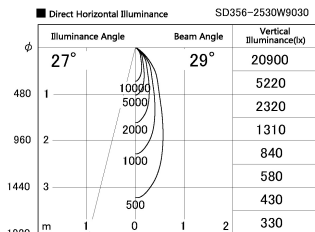

Item no. SD356-2530W9030

Series Name: Reflector type cylinder arm tracklight (UL Track) (SD356))

Installation	Track mount
Type	Reflector type cylinder arm tracklight (UL Track) (SD356))
Fixture wattage	24.3W
Beam angle	29 deg
Color Temp.	3000K
CRI	Ra>90
Luminous	1812 lm
Body	Die-cast aluminum alloy
Body finish	White
Trim finish	White
Reflector finish	N/A
IP Rate	IP20
Light source	COB module
Input Voltage	AC220~240V
Dimming Type	Non-Dimmable
Certificate	CE, CCC
Cut Hole	N/A