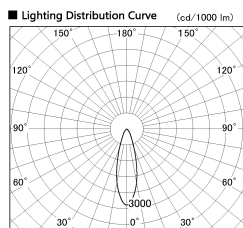

Item no. SD356-2530W9030

Series Name: Reflector type cylinder arm tracklight (UL Track) (SD356))

Installation	Track mount
Type	Reflector type cylinder arm tracklight (UL Track) (SD356))
Fixture wattage	24.3W
Beam angle	29 deg
Color Temp.	3000K
CRI	Ra>90
Luminous	1812 lm
Body	Die-cast aluminum alloy
Body finish	White
Trim finish	White
Reflector finish	N/A
IP Rate	IP20
Light source	COB module
Input Voltage	AC220~240V
Dimming Type	Non-Dimmable
Certificate	CE, CCC
Cut Hole	N/A