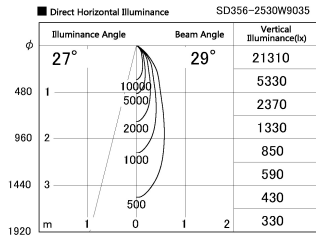

Item no. SD356-2530W9035

Series Name: Reflector type cylinder arm tracklight (UL Track) (SD356))

Installation	Track mount
Type	Reflector type cylinder arm tracklight (UL Track) (SD356))
Fixture wattage	24.3W
Beam angle	29 deg
Color Temp.	3500K
CRI	Ra>90
Luminous	1848 lm
Body	Die-cast aluminum alloy
Body finish	White
Trim finish	White
Reflector finish	N/A
IP Rate	IP20
Light source	COB module
Input Voltage	AC220~240V
Dimming Type	Non-Dimmable
Certificate	CE, CCC
Cut Hole	N/A