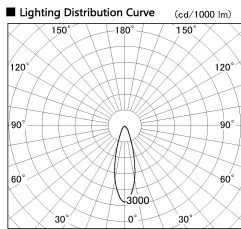

Item no. SD356-2530W9035

Series Name: Reflector type cylinder arm tracklight (UL Track) (SD356))

Installation	Track mount
Type	Reflector type cylinder arm tracklight (UL Track) (SD356))
Fixture wattage	24.3W
Beam angle	29 deg
Color Temp.	3500K
CRI	Ra>90
Luminous	1848 lm
Body	Die-cast aluminum alloy
Body finish	White
Trim finish	White
Reflector finish	N/A
IP Rate	IP20
Light source	COB module
Input Voltage	AC220~240V
Dimming Type	Non-Dimmable
Certificate	CE, CCC
Cut Hole	N/A