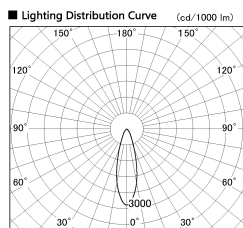

Item no. SD356-2530W9040

Series Name: Reflector type cylinder arm tracklight (UL Track) (SD356))

Installation	Track mount
Type	Reflector type cylinder arm tracklight (UL Track) (SD356))
Fixture wattage	24.3W
Beam angle	29 deg
Color Temp.	4000K
CRI	Ra>90
Luminous	1866 lm
Body	Die-cast aluminum alloy
Body finish	White
Trim finish	White
Reflector finish	N/A
IP Rate	IP20
Light source	COB module
Input Voltage	AC220~240V
Dimming Type	Non-Dimmable
Certificate	CE, CCC
Cut Hole	N/A