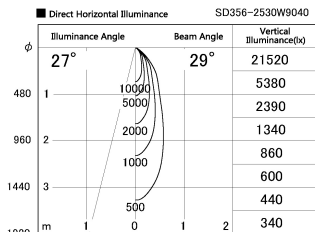

Item no. SD356-2530W9040

Series Name: Reflector type cylinder arm tracklight (UL Track) (SD356))

Installation	Track mount
Type	Reflector type cylinder arm tracklight (UL Track) (SD356))
Fixture wattage	24.3W
Beam angle	29 deg
Color Temp.	4000K
CRI	Ra>90
Luminous	1866 lm
Body	Die-cast aluminum alloy
Body finish	White
Trim finish	White
Reflector finish	N/A
IP Rate	IP20
Light source	COB module
Input Voltage	AC220~240V
Dimming Type	Non-Dimmable
Certificate	CE, CCC
Cut Hole	N/A