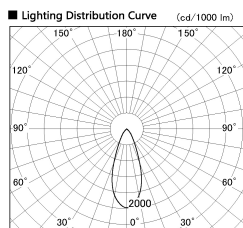

Item no. SD356-2540B9027

Series Name: Reflector type cylinder arm tracklight (UL Track) (SD356))

Installation	Track mount
Type	Reflector type cylinder arm tracklight (UL Track) (SD356))
Fixture wattage	24.3W
Beam angle	38 deg
Color Temp.	2700K
CRI	Ra>90
Luminous	1738 lm
Body	Die-cast aluminum alloy
Body finish	Black
Trim finish	Black
Reflector finish	N/A
IP Rate	IP20
Light source	COB module
Input Voltage	AC220~240V
Dimming Type	Non-Dimmable
Certificate	CE, CCC
Cut Hole	N/A