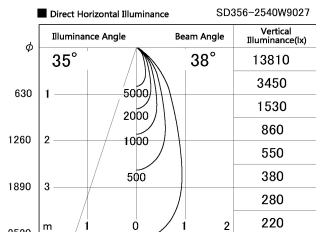

Item no. SD356-2540B9027

Series Name: Reflector type cylinder arm tracklight (UL Track) (SD356))

Installation	Track mount
Type	Reflector type cylinder arm tracklight (UL Track) (SD356))
Fixture wattage	24.3W
Beam angle	38 deg
Color Temp.	2700K
CRI	Ra>90
Luminous	1738 lm
Body	Die-cast aluminum alloy
Body finish	Black
Trim finish	Black
Reflector finish	N/A
IP Rate	IP20
Light source	COB module
Input Voltage	AC220~240V
Dimming Type	Non-Dimmable
Certificate	CE, CCC
Cut Hole	N/A