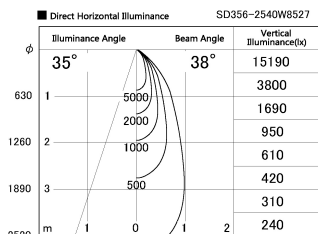

Item no. SD356-2540W8527

Series Name: Reflector type cylinder arm tracklight (UL Track) (SD356))

Installation	Track mount
Type	
Fixture wattage	24.3W
Beam angle	38 deg
Color Temp.	2700K
CRI	Ra>85
Luminous	1911 lm
Body	Die-cast aluminum alloy
Body finish	White
Trim finish	White
Reflector finish	N/A
IP Rate	IP20
Light source	COB module
Input Voltage	AC220~240V
Dimming Type	Non-Dimmable
Certificate	CE, CCC
Cut Hole	N/A