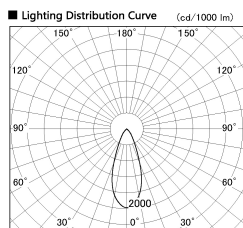

Item no. SD356-2540W8527

Series Name: Reflector type cylinder arm tracklight (UL Track) (SD356))

Installation	Track mount
Type	
Fixture wattage	24.3W
Beam angle	38 deg
Color Temp.	2700K
CRI	Ra>85
Luminous	1911 lm
Body	Die-cast aluminum alloy
Body finish	White
Trim finish	White
Reflector finish	N/A
IP Rate	IP20
Light source	COB module
Input Voltage	AC220~240V
Dimming Type	Non-Dimmable
Certificate	CE, CCC
Cut Hole	N/A