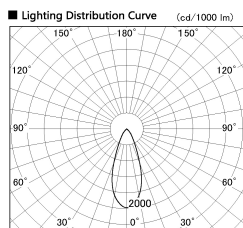

Item no. SD356-2540W8530

Series Name: Reflector type cylinder arm tracklight (UL Track) (SD356))

Installation	Track mount
Type	Reflector type cylinder arm tracklight (UL Track) (SD356))
Fixture wattage	24.3W
Beam angle	38 deg
Color Temp.	3000K
CRI	Ra>85
Luminous	1991 lm
Body	Die-cast aluminum alloy
Body finish	White
Trim finish	White
Reflector finish	N/A
IP Rate	IP20
Light source	COB module
Input Voltage	AC220~240V
Dimming Type	Non-Dimmable
Certificate	CE, CCC
Cut Hole	N/A