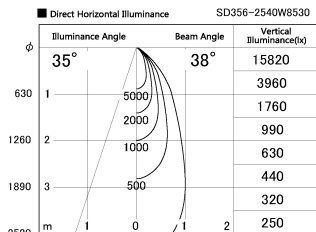

Item no. SD356-2540W8530

Series Name: Reflector type cylinder arm tracklight (UL Track) (SD356))

Installation	Track mount
Type	Reflector type cylinder arm tracklight (UL Track) (SD356))
Fixture wattage	24.3W
Beam angle	38 deg
Color Temp.	3000K
CRI	Ra>85
Luminous	1991 lm
Body	Die-cast aluminum alloy
Body finish	White
Trim finish	White
Reflector finish	N/A
IP Rate	IP20
Light source	COB module
Input Voltage	AC220~240V
Dimming Type	Non-Dimmable
Certificate	CE, CCC
Cut Hole	N/A