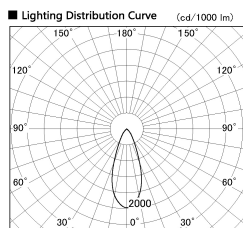

Item no. SD356-2540W8535

Series Name: Reflector type cylinder arm tracklight (UL Track) (SD356))

Installation	Track mount
Type	
Fixture wattage	24.3W
Beam angle	38 deg
Color Temp.	3500K
CRI	Ra>85
Luminous	2030 lm
Body	Die-cast aluminum alloy
Body finish	White
Trim finish	White
Reflector finish	N/A
IP Rate	IP20
Light source	COB module
Input Voltage	AC220~240V
Dimming Type	Non-Dimmable
Certificate	CE, CCC
Cut Hole	N/A