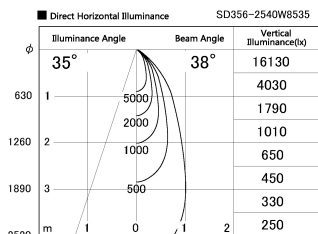

Item no. SD356-2540W8535

Series Name: Reflector type cylinder arm tracklight (UL Track) (SD356))

Installation	Track mount
Type	
Fixture wattage	24.3W
Beam angle	38 deg
Color Temp.	3500K
CRI	Ra>85
Luminous	2030 lm
Body	Die-cast aluminum alloy
Body finish	White
Trim finish	White
Reflector finish	N/A
IP Rate	IP20
Light source	COB module
Input Voltage	AC220~240V
Dimming Type	Non-Dimmable
Certificate	CE, CCC
Cut Hole	N/A