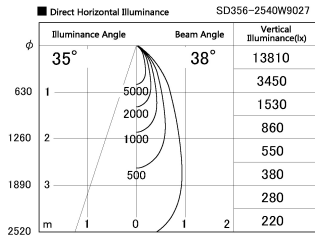

Item no. SD356-2540W9027

Series Name: Reflector type cylinder arm tracklight (UL Track) (SD356))

Installation	Track mount
Type	Reflector type cylinder arm tracklight (UL Track) (SD356))
Fixture wattage	24.3W
Beam angle	38 deg
Color Temp.	2700K
CRI	Ra>90
Luminous	1738 lm
Body	Die-cast aluminum alloy
Body finish	White
Trim finish	White
Reflector finish	N/A
IP Rate	IP20
Light source	COB module
Input Voltage	AC220~240V
Dimming Type	Non-Dimmable
Certificate	CE, CCC
Cut Hole	N/A