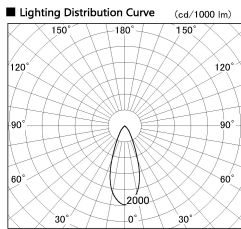

Item no. SD356-2540W9027

Series Name: Reflector type cylinder arm tracklight (UL Track) (SD356))

Installation	Track mount
Type	Reflector type cylinder arm tracklight (UL Track) (SD356))
Fixture wattage	24.3W
Beam angle	38 deg
Color Temp.	2700K
CRI	Ra>90
Luminous	1738 lm
Body	Die-cast aluminum alloy
Body finish	White
Trim finish	White
Reflector finish	N/A
IP Rate	IP20
Light source	COB module
Input Voltage	AC220~240V
Dimming Type	Non-Dimmable
Certificate	CE, CCC
Cut Hole	N/A