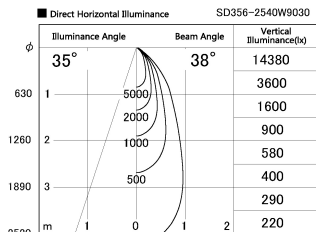

Item no. SD356-2540W9030

Series Name: Reflector type cylinder arm tracklight (UL Track) (SD356))

Installation	Track mount
Type	Reflector type cylinder arm tracklight (UL Track) (SD356))
Fixture wattage	24.3W
Beam angle	38 deg
Color Temp.	3000K
CRI	Ra>90
Luminous	1810 lm
Body	Die-cast aluminum alloy
Body finish	White
Trim finish	White
Reflector finish	N/A
IP Rate	IP20
Light source	COB module
Input Voltage	AC220~240V
Dimming Type	Non-Dimmable
Certificate	CE, CCC
Cut Hole	N/A