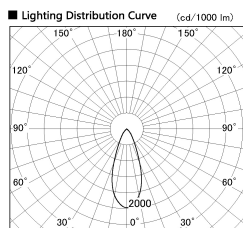

Item no. SD356-2540W9030

Series Name: Reflector type cylinder arm tracklight (UL Track) (SD356))

Installation	Track mount
Type	Reflector type cylinder arm tracklight (UL Track) (SD356))
Fixture wattage	24.3W
Beam angle	38 deg
Color Temp.	3000K
CRI	Ra>90
Luminous	1810 lm
Body	Die-cast aluminum alloy
Body finish	White
Trim finish	White
Reflector finish	N/A
IP Rate	IP20
Light source	COB module
Input Voltage	AC220~240V
Dimming Type	Non-Dimmable
Certificate	CE, CCC
Cut Hole	N/A