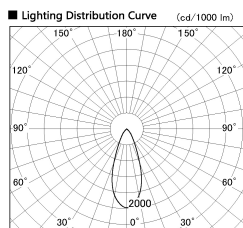

Item no. SD356-2540W9035

Series Name: Reflector type cylinder arm tracklight (UL Track) (SD356))

Installation	Track mount
Type	Reflector type cylinder arm tracklight (UL Track) (SD356))
Fixture wattage	24.3W
Beam angle	38 deg
Color Temp.	3500K
CRI	Ra>90
Luminous	1846 lm
Body	Die-cast aluminum alloy
Body finish	White
Trim finish	White
Reflector finish	N/A
IP Rate	IP20
Light source	COB module
Input Voltage	AC220~240V
Dimming Type	Non-Dimmable
Certificate	CE, CCC
Cut Hole	N/A