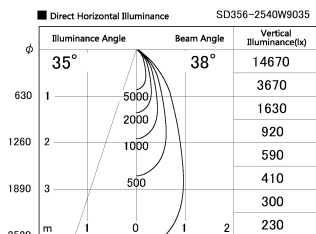

Item no. SD356-2540W9035

Series Name: Reflector type cylinder arm tracklight (UL Track) (SD356))

Installation	Track mount
Type	Reflector type cylinder arm tracklight (UL Track) (SD356))
Fixture wattage	24.3W
Beam angle	38 deg
Color Temp.	3500K
CRI	Ra>90
Luminous	1846 lm
Body	Die-cast aluminum alloy
Body finish	White
Trim finish	White
Reflector finish	N/A
IP Rate	IP20
Light source	COB module
Input Voltage	AC220~240V
Dimming Type	Non-Dimmable
Certificate	CE, CCC
Cut Hole	N/A