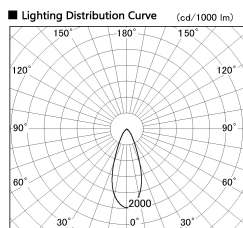

Item no. SD356-2540W9040

Series Name: Reflector type cylinder arm tracklight (UL Track) (SD356))

Installation	Track mount
Type	
Fixture wattage	24.3W
Beam angle	38 deg
Color Temp.	4000K
CRI	Ra>90
Luminous	1864 lm
Body	Die-cast aluminum alloy
Body finish	White
Trim finish	White
Reflector finish	N/A
IP Rate	IP20
Light source	COB module
Input Voltage	AC220~240V
Dimming Type	Non-Dimmable
Certificate	CE, CCC
Cut Hole	N/A