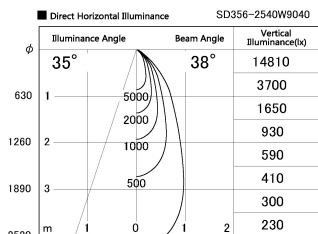

Item no. SD356-2540W9040

Series Name: Reflector type cylinder arm tracklight (UL Track) (SD356))

Installation	Track mount
Type	
Fixture wattage	24.3W
Beam angle	38 deg
Color Temp.	4000K
CRI	Ra>90
Luminous	1864 lm
Body	Die-cast aluminum alloy
Body finish	White
Trim finish	White
Reflector finish	N/A
IP Rate	IP20
Light source	COB module
Input Voltage	AC220~240V
Dimming Type	Non-Dimmable
Certificate	CE, CCC
Cut Hole	N/A