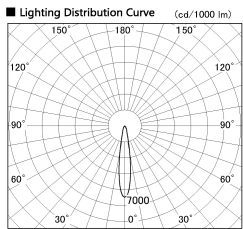

Item no. SD356-2915B9030

Series Name: Reflector type cylinder arm tracklight (UL Track) (SD356))

Installation	Track mount
Type	
Fixture wattage	31.8W
Beam angle	17 deg
Color Temp.	3000K
CRI	Ra>90
Luminous	2412 lm
Body	Die-cast aluminum alloy
Body finish	Black
Trim finish	Black
Reflector finish	N/A
IP Rate	IP20
Light source	COB module
Input Voltage	AC220~240V
Dimming Type	Non-Dimmable
Certificate	CE, CCC
Cut Hole	N/A