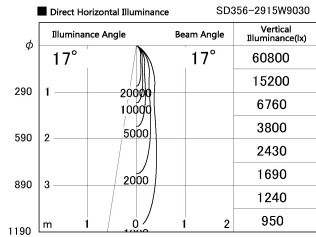

Item no. SD356-2915B9030

Series Name: Reflector type cylinder arm tracklight (UL Track) (SD356))

Installation	Track mount
Type	
Fixture wattage	31.8W
Beam angle	17 deg
Color Temp.	3000K
CRI	Ra>90
Luminous	2412 lm
Body	Die-cast aluminum alloy
Body finish	Black
Trim finish	Black
Reflector finish	N/A
IP Rate	IP20
Light source	COB module
Input Voltage	AC220~240V
Dimming Type	Non-Dimmable
Certificate	CE, CCC
Cut Hole	N/A