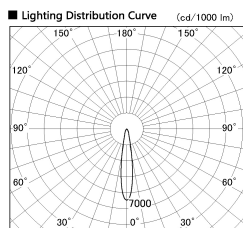

Item no. SD356-2915B9035

Series Name: Reflector type cylinder arm tracklight (UL Track) (SD356))

Installation	Track mount
Type	Reflector type cylinder arm tracklight (UL Track) (SD356))
Fixture wattage	31.8W
Beam angle	17 deg
Color Temp.	3500K
CRI	Ra>90
Luminous	2461 lm
Body	Die-cast aluminum alloy
Body finish	Black
Trim finish	Black
Reflector finish	N/A
IP Rate	IP20
Light source	COB module
Input Voltage	AC220~240V
Dimming Type	Non-Dimmable
Certificate	CE, CCC
Cut Hole	N/A