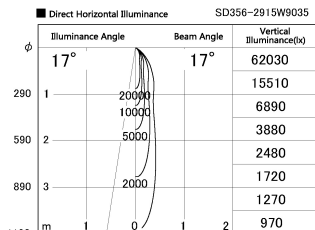

Item no. SD356-2915B9035

Series Name: Reflector type cylinder arm tracklight (UL Track) (SD356))

Installation	Track mount
Type	Reflector type cylinder arm tracklight (UL Track) (SD356))
Fixture wattage	31.8W
Beam angle	17 deg
Color Temp.	3500K
CRI	Ra>90
Luminous	2461 lm
Body	Die-cast aluminum alloy
Body finish	Black
Trim finish	Black
Reflector finish	N/A
IP Rate	IP20
Light source	COB module
Input Voltage	AC220~240V
Dimming Type	Non-Dimmable
Certificate	CE, CCC
Cut Hole	N/A